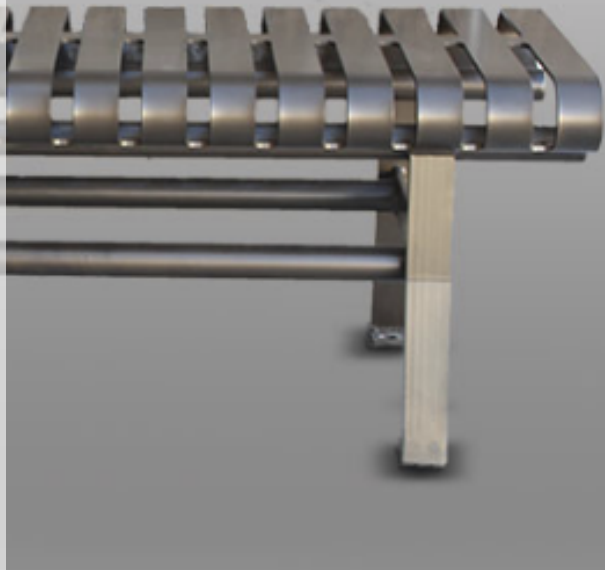

PREMIER
SITE FURNITURE

SUGAR MAPLE BENCH

As one of our most popular benches, the Sugar Maple is designed to be simple and elegant. Perfect for any urban or park setting, this is an ideal place to sit and contemplate your surroundings.

TOP FEATURES

- Weather Resistant Powder Coating
- Seating Available On Both Sides
- Minimal Piece Can Fit Anywhere

AVAILABLE LENGTHS

4', 5', 6'

COLOR OPTIONS